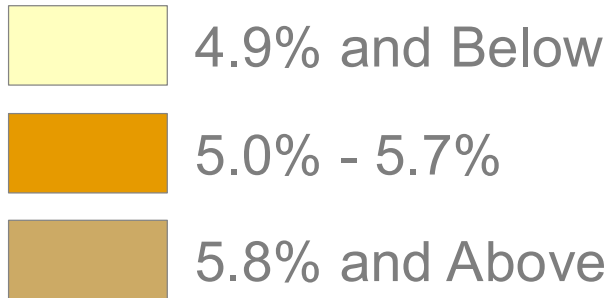

Alabama Unemployment Rates

June 2018

(County rates are not seasonally adjusted)
(Preliminary Data)

Alabama Rate - 4.1%

U.S. Rate - 4.0%

(US and State rates are seasonally adjusted)

Data Source: Alabama Department of Labor