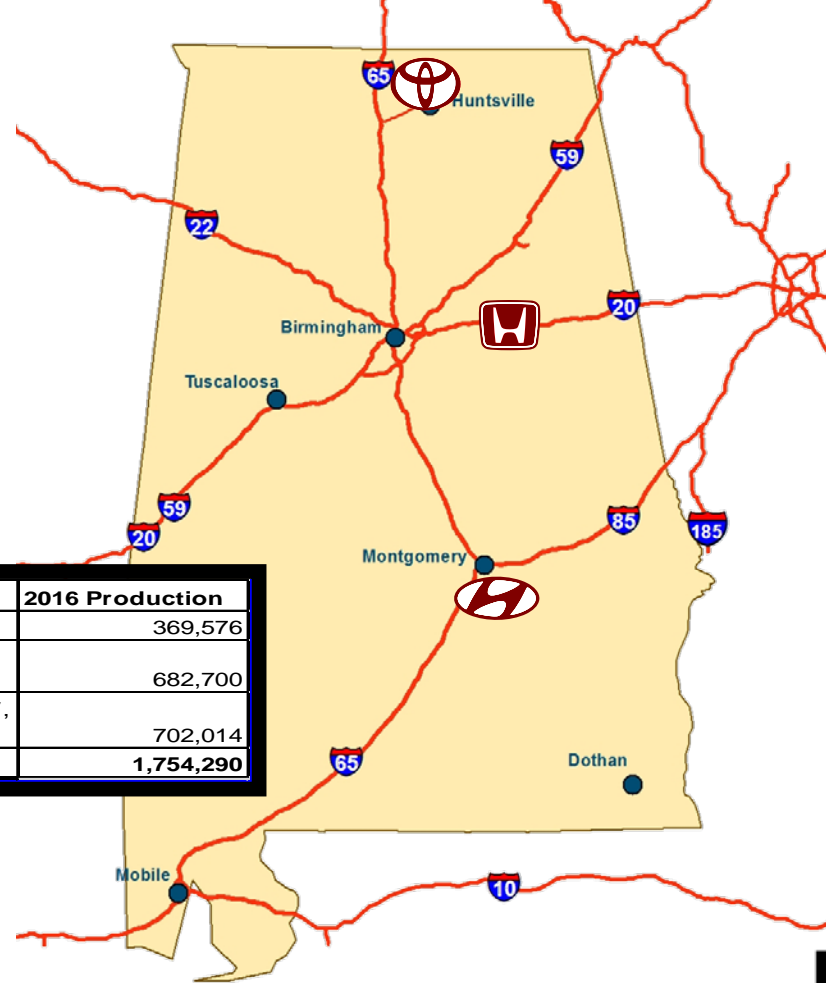

Automotive Engine Plant Production in Alabama

(Car and Light Truck)

Company	Engines Produced	2016 Production
Honda Manufacturing of Alabama	V-6 Minivan & SUV	369,576
Hyundai Motor Manufacturing Alabama	Theta 4-Cylinder, Nu 4-Cylinder	682,700
Toyota Motor Manufacturing, Alabama	4-Cylinder Sedan & SUV, V-6 SUV & V-8 Truck	702,014
Total		1,754,290

Source: Honda Manufacturing of Alabama, Hyundai Motor Manufacturing Alabama
Toyota Motor Manufacturing Alabama
January 2017