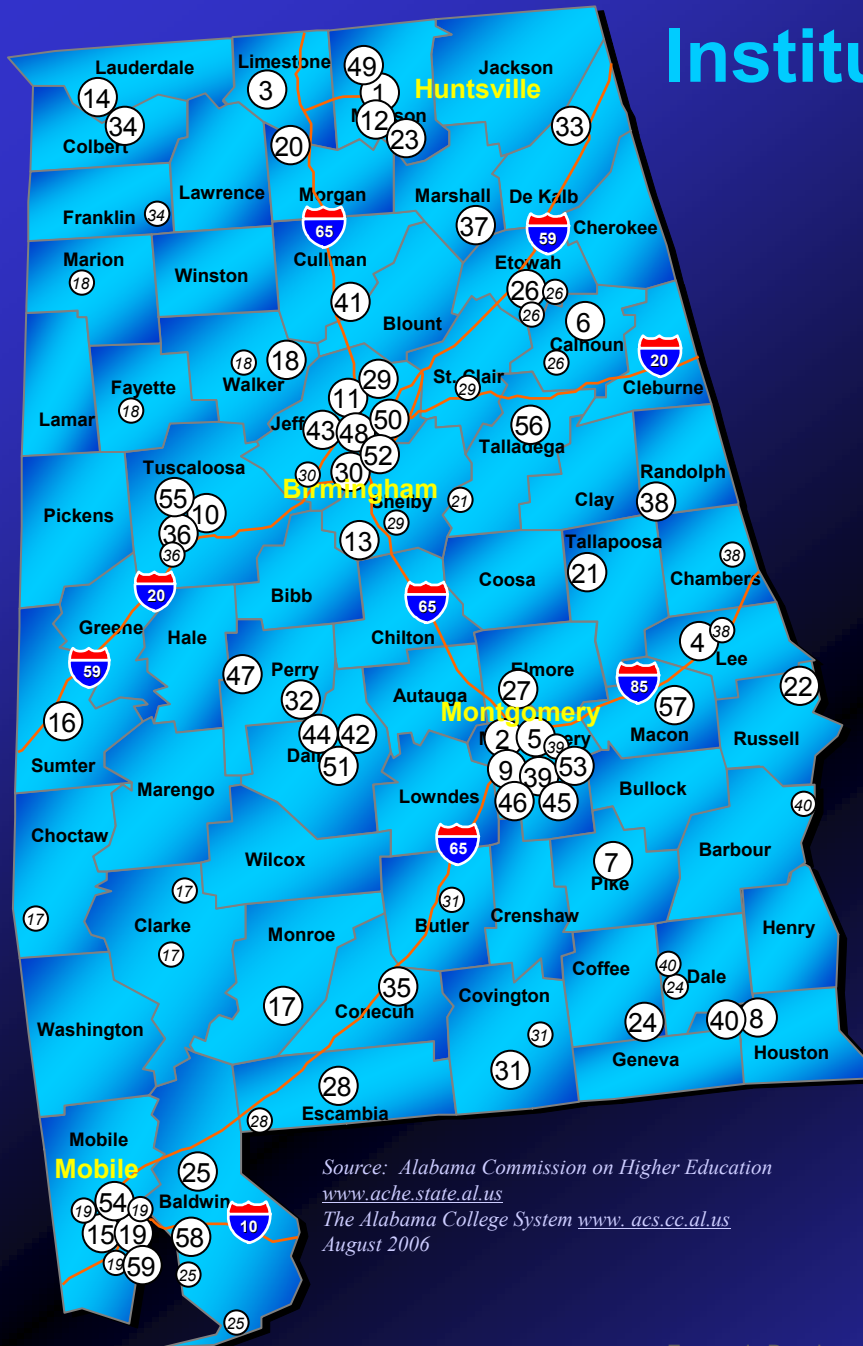

Institutions of Higher Education

Public Four-Year Universities

1. Alabama A&M University
2. Alabama State University
3. Athens State University
4. Auburn University
5. Auburn University at Montgomery
6. Jacksonville State University
7. Troy University
8. Troy University Dothan
9. Troy University Montgomery
10. The University of Alabama
11. University of Alabama at Birmingham
12. University of Alabama in Huntsville

30. Lawson State CC
31. Lurleen B. Wallace CC
32. Marion Military Institute
33. Northeast Alabama CC
34. Northwest-Shoals CC
35. Reid State Technical College
36. Shelton State CC
37. Snead State CC
38. Southern Union State CC
39. Trenholm State Tech. College
40. Wallace State CC Dothan
41. Wallace State CC Hanceville
42. Wallace State CC Selma